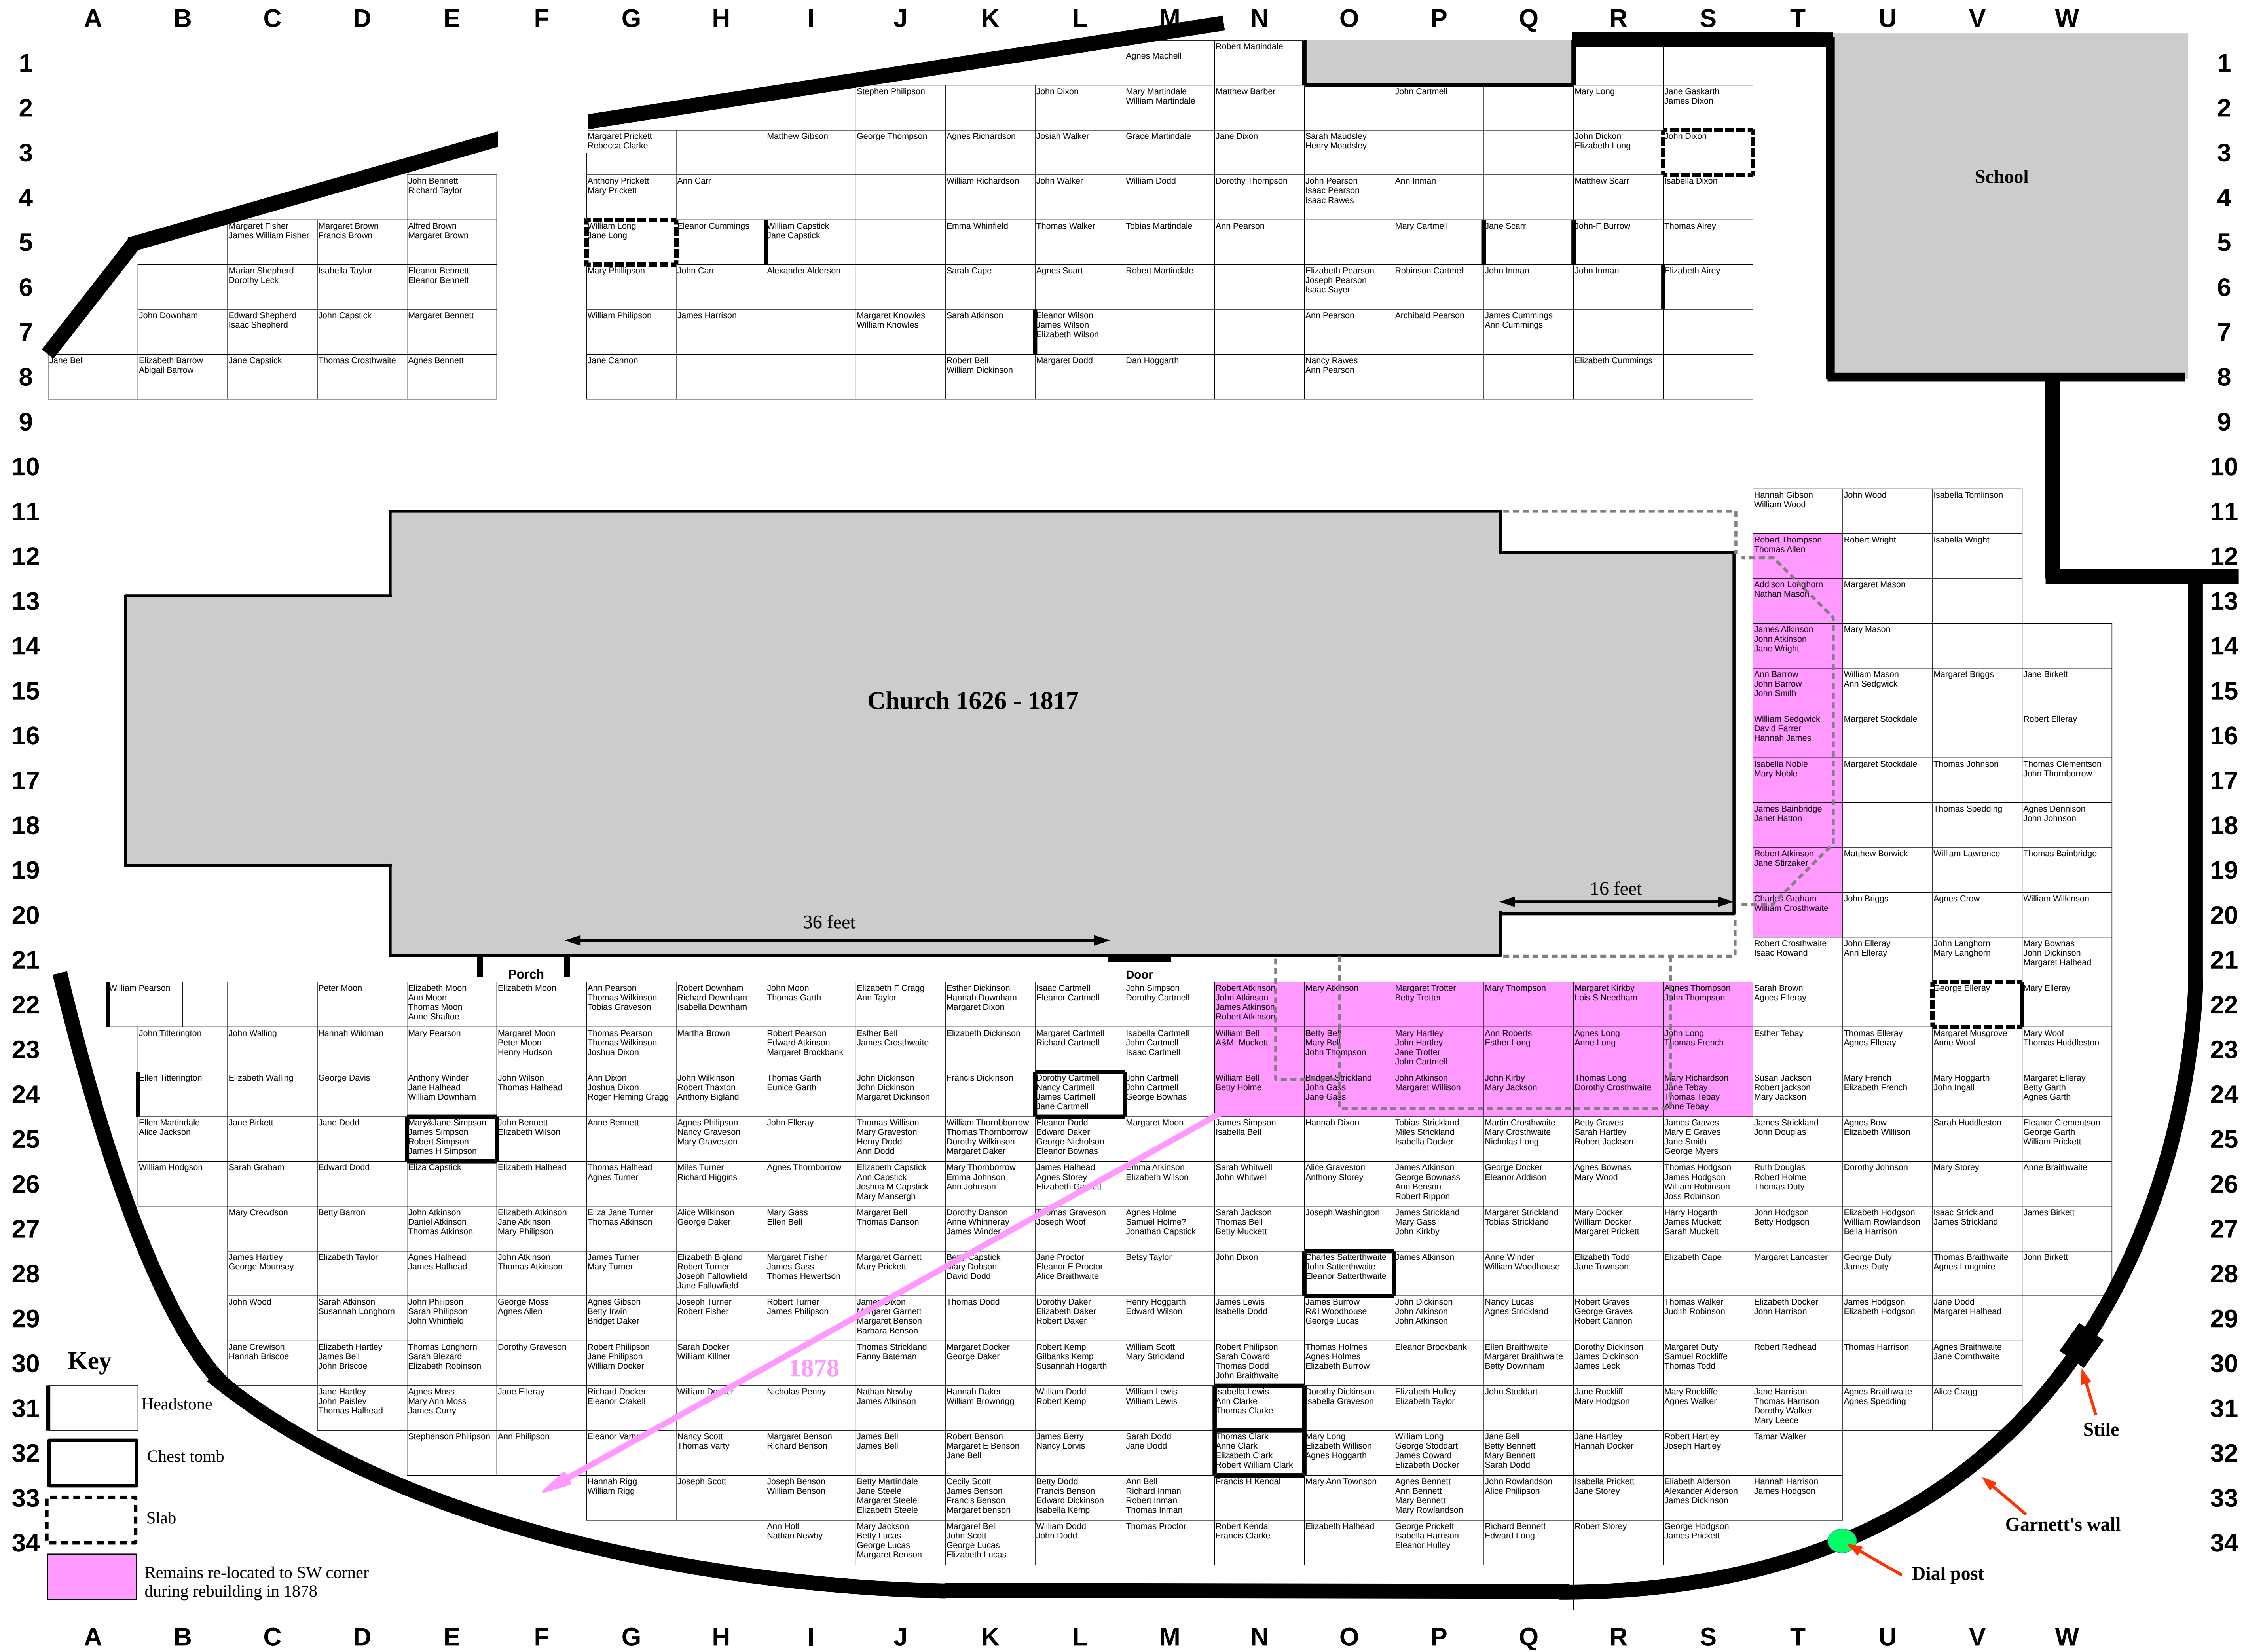

Church Graveyard (-1862)

Graves are referenced by their grid co-ordinates. E.g, CG_V22 is in column "V" and row 22.